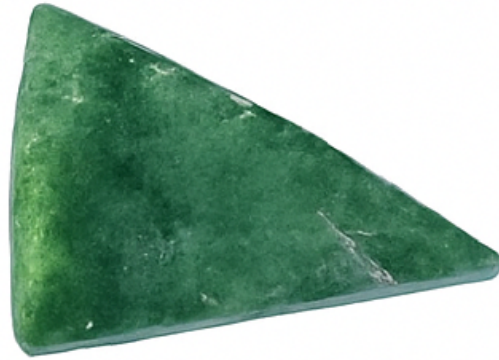

🔴 THE VAULT HAS BEEN OPENED! 🔴

30,89 ct Fei Cui Type A – Burmese Origin – GIA Certified – Translucent Jadeite

💎 THE LEGENDARY COLLECTION

22 GIA-Certified Type-A Burmese Fei Cui Jadeite Gems Mined in the 1970s, sealed away for generations – now unveiled for the first time!