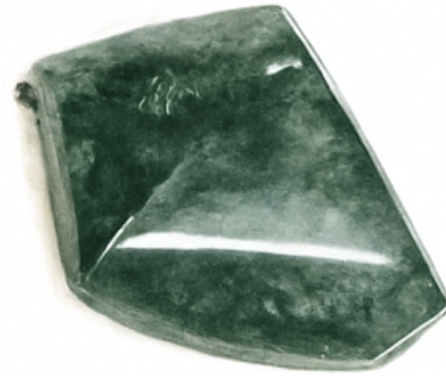

★ NOW ACCEPTING OFFERS WORLDWIDE ★★

TENDER ANNOUNCEMENT!

51,45 ct Fei Cui Type A – Burmese Origin – GIA Certified – Translucent Gem

◆ THE LEGENDARY COLLECTION

22 GIA-Certified Type-A Burmese Fei Cui Jadeite Gems Mined in the 1970s, sealed away for generations – now unveiled for the first time!

Each gem is translucent, electric, and alive with light – cut directly from a single legendary rough of true Burmese origin. Every piece is a unique free-form masterpiece – no two alike, no comparable stones exist on Earth!