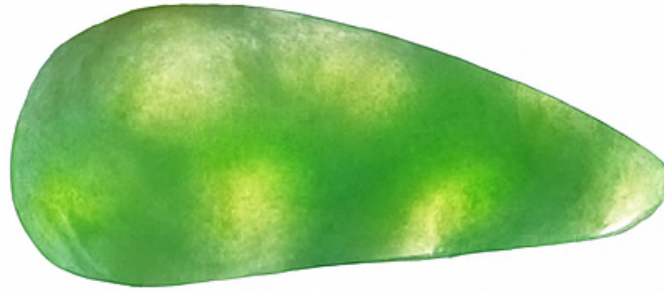

GLOBAL FEI CUI TENDER ANNOUNCEMENT!

🔴 THE VAULT HAS BEEN OPENED! 🔴

114 ct Fei Cui Type A – Burmese Origin – GIA Certified – Translucent Jadeite Gem

💎 THE LEGENDARY COLLECTION

22 GIA-Certified Type-A Burmese Fei Cui Jadeite Gems Mined in the 1970s, sealed away for generations – now unveiled for the very first time!

Each gem is translucent, electric, and alive with light – cut directly from a single legendary rough of true Burmese origin, Every piece is a unique free-form masterpiece – no two alike, and no comparable stones exist Earth!