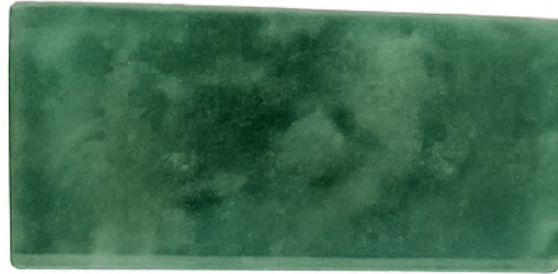

GLOBAL FEI CUI TENDER ANNOUNCEMENT!

🔴 THE VAULT HAS BEEN OPENED! 🔴

5,75 ct Fei Cui Type A – Burmese Origin – GIA Certified – Translucent

Value Estimate: $1,200,000 USD

💎 THE LEGENDARY COLLECTION

22 GIA-Certified Type-A Burmese Fei Cui jadeite Gems Mined in 1970s, sealed away for generations – now unveiled for the first time!

Each gem is translucent, electric, and alive with light – cut directly from a single legendary rough of true Burmese origin. Every piece is a unique free-form masterpiece – no two alike, no comparable stones exist Earth¹¹

⚡ WHAT MAKES THIS SALE EXPLOSIVE

- GIA Certified Authentic Type-A Fei Cui – pure, untreated, unenhanced.
- Museum-grade translucency and color depth unmatched in today's market
- Hidden for 50 years – an untouched time capsule from the golden era of jade mining
- Offered for the first time, EVER, By Offer Only' – Your chance to set the market on the world's rarest jadeite

🍄 SEIZE THE LEGEND NOW OR OPEN

Only once in a lifetime does such a revelation occur.

When these 22 treasures are gone – they're gone forever.

★ NOW ACCEPTING OFFERS WORLDWIDE ★

• Inquiries: info@JadeiteHoldings.com • Visit: www.JadeiteHoldings.com