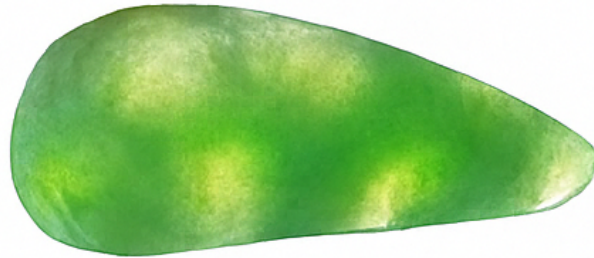

# GLOBAL FEI CUI TENDER ANNOUNCEMENT!

🔴 THE VAULT HAS BEEN OPENED! 🔴

114 ct Fei Cui Type A – Burmese Origin – GIA Certified – Translucent Jadeite Gem