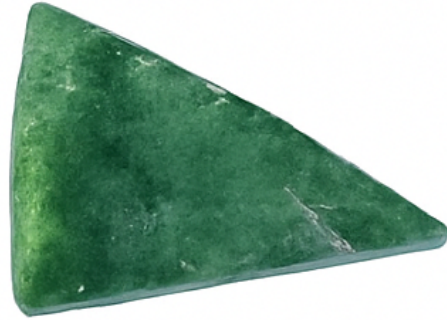

GLOBAL FEI CUI TENDER ANNOUNCEMENT!

🔴 THE VAULT HAS BEEN OPENED! 🔴

30,89 ct Fei Cui Type A – Burmese Origin – GIA Certified – Translucent Jadeite

💎 THE LEGENDARY COLLECTION

22 GIA-Certified Type-A Burmese Fei Cui Jadeite Gems Mined in the 1970s, sealed away for generations – now unveiled for the first time!

Each gem is translucent, electric, and alive with light – direct directly from a true legendary rough of true Burmese origin. Every is a unique free-form masterpiece – no two alike, no no comparable stones exist Earth.

⚡ WHAT MAKES THIS SALE EXPLOSIVE

- GIA Certified Authentic Type-A Fei Cui – pure, untreated, unenhanced.
- Museum-grade translucency and color depth unmatched in today's market
- Hidden for 50 years – an untouched time capsule from the golden era of jade mining

🔪 SEIZE THE LEGEND NOW OPEN

Once once in a lifetime does such a revelation occur.

When these 22 treasures are gone – they're gone for ever.

💚 Jadeite Global Holdings Inc. proudly presents *Hidden Treasure Tender* – a world-premiere release of priceless Fei Cui Jadeite Type A

★ NOW ACCEPTING OFFERS WORLDWIDE ★

✉ Inquiries: info@JadeiteHoldings.com ★ Visit: www.JadeiteHoldings.com