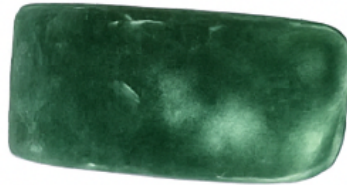

GLOBAL FEI CUI TENDER ANNOUNCEMENT!

🔴 THE VAULT HAS BEEN OPENED! 🔴

3.66 ct Fei Cui Type A — Burmese Origin – GIA Certified – Translucent

💎 THE LEGENDARY COLLECTION

22 GIA-Certified Type-A Burmese Fei Cui Jadeite Gems Mined in the 1970s, sealed away for generations – now unveiled for the first time!

Each gem is translucent, electric, and alive with light – cut directly from single legendary rough of true Burmese origin. Every piece is a unique free-form masterpiece – no two alike, no comparable stones exist on Earth!

⚡ WHAT MAKES THIS SALE EXPLOSIVE

- GIA Certified Authentic Type A Fei Cui – pure, untreated, unenhanced.
- Museum-grade translucency and color depth unmatched in today's market.
- Hidden for 50 years – an untouched time capsule from the golden era of jade mining
- Offered for the first time, EVER, 'By Offer Only' – Your chance to set market on the world's rarest jadeite

👁️ SEIZE THE LEGEND NOW OPEN

Only once in a lifetime does such a revelation occur.

When these 22 treasures are gone – they're gone forever.

💚 Jadeite Global Holdings Inc, proudly presents *HiddenTreasureTender*™ – a world-premiere release of priceless Fei-Cui Jadeite Type A.

★ NOW ACCEPTING OFFERS WORLDWIDE ★

• Inquiries: info@JadeiteHoldings.com • Visit: www.JadeiteHoldings.com