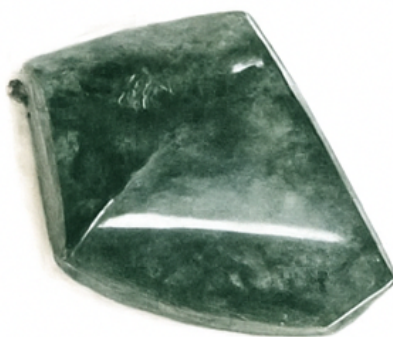

GLOBAL FEI CUI TENDER ANNOUNCEMENT!

51,45 ct Fei Cui Type A – Burmese Origin – GIA Certified – Translucent Gem

◆ THE LEGENDARY COLLECTION

22 GIA-Certified Type-A Burmese Fei Cui Jadeite Gems Mined in the 1970s, sealed away for generations – now unveiled for the first time!

Each gem is translucent, electric, and alive with light – cut directly from a single legendary rough of true Burmese origin. Every Piece is a unique free-form masterpiece – no two alike, no comparable stones exist Earth!

⚡ WHAT MAKES THIS SALE EXPLOSIVE

- GIA Certified Authentic Type-A Fei Cui – pure, untreated – unenhanced.
- Museum-grade translucency and color depth unmatched in today's market
- Hidden for 50 years – an untouched time capsule from the golden era of jade mining.
- Offered for the first time, EVER, “By Offer Only” – Your chance to set market on the world's rarest jadeite.

🌸 SEIZE THE LEGEND NOW OPEN

Only once in a lifetime does such a revelation occur.

When these 22 treasures are gone – they're gone gone here.

★ NOW ACCEPTING OFFERS WORLDWIDE ★

Inquiries: info@JadeiteHoldings.com • Visit: www.JadeiteHoldings.com